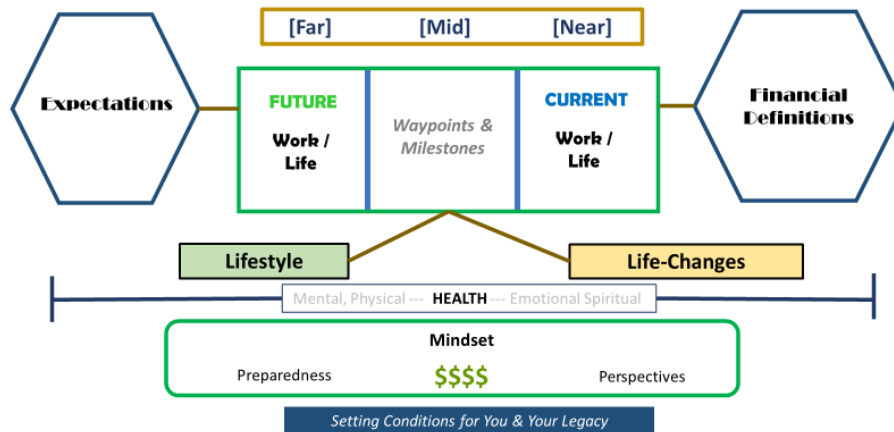

Adult Educational Services

Leadership Legacy Literacy

Living Your Life Framework

This Framework is intended to contextualize the multiple aspects of living to help frame the life aspired and serve as a reference to financially set the conditions for realization over time.

Life Alignment

Appreciating the various components of life to visualize where you want to go and take actions to enable realization of your goals and aspirations.

Email: Eddie@jedwardwhitejr.com
Phone: 757-598-4316
Website: www.jedwardwhitejr.com

"An educational tool and planning product for adults of all ages"

JEDWHITE

Life Happens ... with or without a Plan

Proactive & Postured
or *Reactive & Uncertain*

Framework Orientation

Let's talk about the framework in more detail and find out if you / your organization can benefit. To better understand the components, the program and how a workshop can support your goals simply **Text "LYLF" to 757-598-4316**